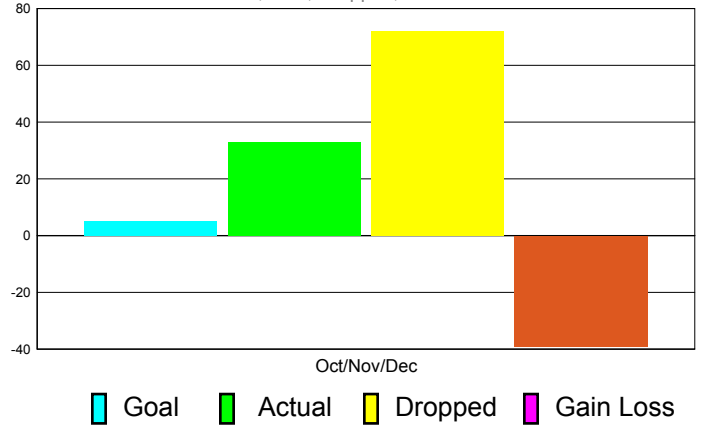

Membership Results 2011-2012

Goal, New, Dropped, Gain/Loss